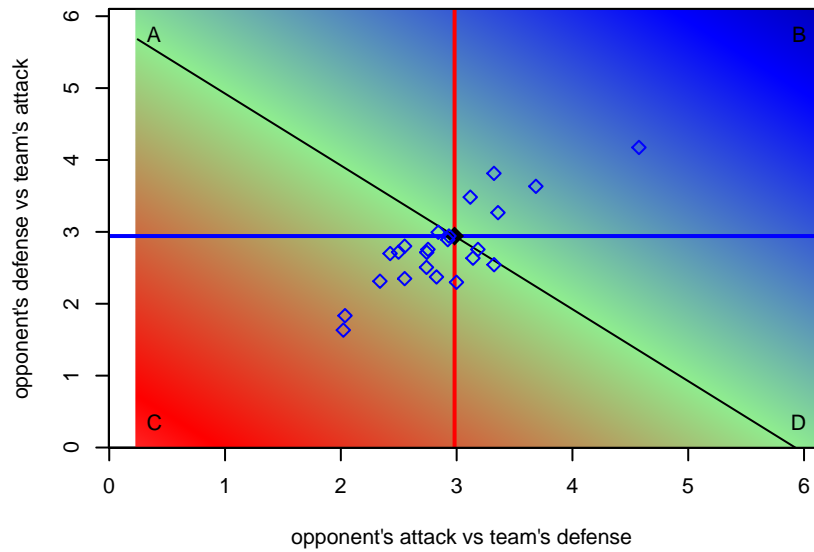

Washington Timbers Red 1 G01

Washington Timbers
 Vancouver, WA
 G01 total strength=1655
 attack=18.95 defense=19.73
 spr league = Win OYS G01 Premier

alt names used:

Venues played:
 2016 Clash At the Border Gold/Silver U16
 2016 Nike Crossfire Challenge Gold Group U16
 2016 Beaverton Cup GU16 Gold
 2016 Mt Hood Challenge U16 Premier
 2016 Timbers Winter Showcase 2001 Showcas
 2016 Win OYS G01 Premier
 2016 OYS State Cup G01

Washington Timbers Red 1 G01
 Dots are actual minus expected GF (blue circles) and GA (red triangles).
 Blue line is smoothed change in attack strength. Red is smoothed change in defense strength.

**attack and defense variance (black dot)
relative to other teams
and top 10 in region**

**attack and defense rating
relative to others at age
and all opponents in last 13 months**

**attack and defense rating
relative to others at age
and all opponents in last 13 months**

Performance relative to 13 month average

Performance relative to 13 month average

Distribution of opponents
 Red = Lose zone, Blue = Win zone, Green = Even
 Black line separates win/lose zones

lot. A=Neither has attack advantage, B=Opponent has both attack and defense advantage, C=Opponent has both attack and defense disadvantage, D=Both have