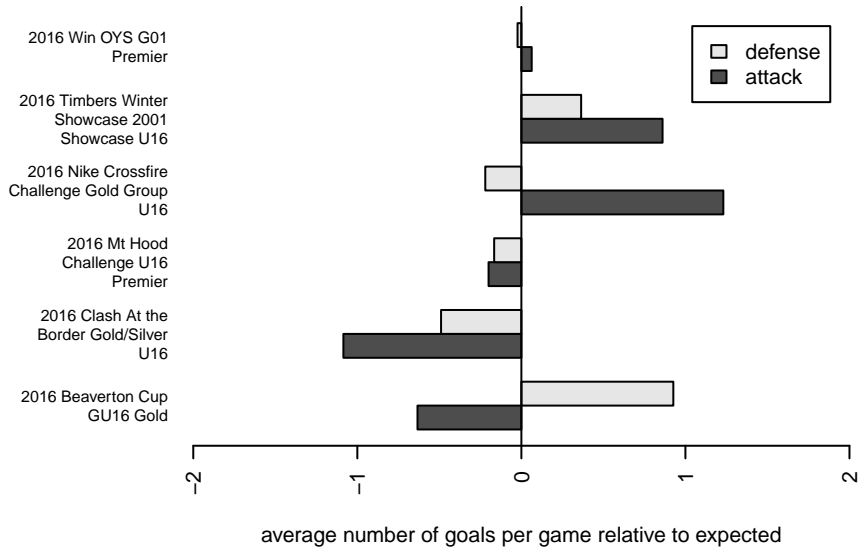

Washington Timbers Red 1 G01

Washington Timbers
 Vancouver, WA
 G01 total strength=1655
 attack=18.95 defense=19.73
 spr league = Win OYS G01 Premier

alt names used:

Venues played:
 2016 Clash At the Border Gold/Silver U16
 2016 Nike Crossfire Challenge Gold Group U16
 2016 Beaverton Cup GU16 Gold
 2016 Mt Hood Challenge U16 Premier
 2016 Timbers Winter Showcase 2001 Showcas
 2016 Win OYS G01 Premier
 2016 OYS State Cup G01

Washington Timbers Red 1 G01
 Dots are actual minus expected GF (blue circles) and GA (red triangles).
 Blue line is smoothed change in attack strength. Red is smoothed change in defense strength.

**attack and defense variance (black dot)
relative to other teams
and top 10 in region**

**attack and defense rating
relative to others at age
and all opponents in last 13 months**

**attack and defense rating
relative to others at age
and all opponents in last 13 months**

Performance relative to 13 month average

Performance relative to 13 month average

Distribution of opponents
 Red = Lose zone, Blue = Win zone, Green = Even
 Black line separates win/lose zones

lot. A=Neither has attack advantage, B=Opponent has both attack and defense advantage, C=Opponent has both attack and defense disadvantage, D=Both have