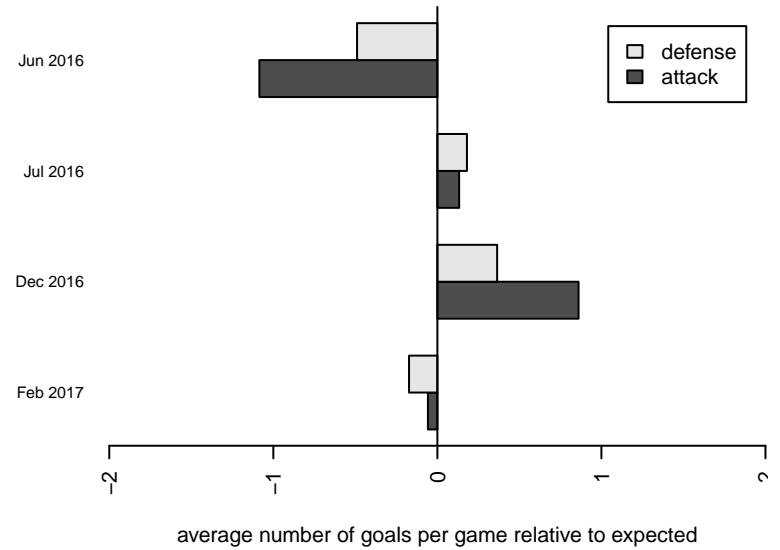

Washington Timbers Red 1 G01

Washington Timbers
 Vancouver, WA
 G01 total strength=1655
 attack=18.95 defense=19.73
 spr league = Win OYS G01 Premier

alt names used:

Venues played:
 2016 Clash At the Border Gold/Silver U16
 2016 Nike Crossfire Challenge Gold Group U16
 2016 Beaverton Cup GU16 Gold
 2016 Mt Hood Challenge U16 Premier
 2016 Timbers Winter Showcase 2001 Showcas
 2016 Win OYS G01 Premier
 2016 OYS State Cup G01

Washington Timbers Red 1 G01
 Dots are actual minus expected GF (blue circles) and GA (red triangles).
 Blue line is smoothed change in attack strength. Red is smoothed change in defense strength.

**attack and defense variance (black dot)
relative to other teams
and top 10 in region**

**attack and defense rating
relative to others at age
and all opponents in last 13 months**

**attack and defense rating
relative to others at age
and all opponents in last 13 months**

Performance relative to 13 month average

Performance relative to 13 month average

Distribution of opponents
 Red = Lose zone, Blue = Win zone, Green = Even
 Black line separates win/lose zones

lot. A=Neither has attack advantage, B=Opponent has both attack and defense advantage, C=Opponent has both attack and defense disadvantage, D=Both have