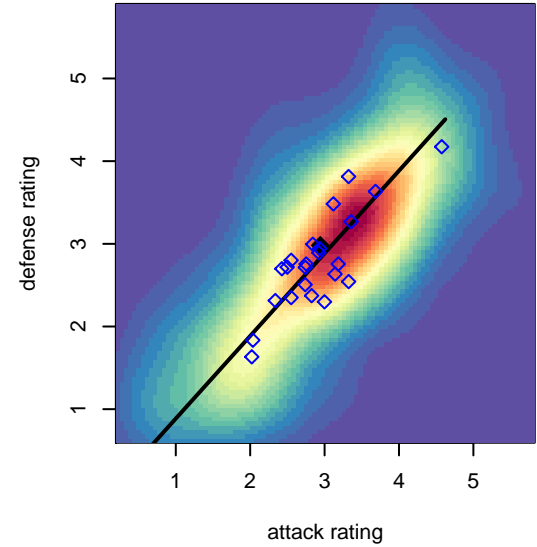

Washington Timbers Red 1 G01

Washington Timbers
 Vancouver, WA
 G01 total strength=1655
 attack=18.95 defense=19.73
 spr league = Win OYS G01 Premier

alt names used:

Venues played:
 2016 Clash At the Border Gold/Silver U16
 2016 Nike Crossfire Challenge Gold Group U16
 2016 Beaverton Cup GU16 Gold
 2016 Mt Hood Challenge U16 Premier
 2016 Timbers Winter Showcase 2001 Showcas
 2016 Win OYS G01 Premier
 2016 OYS State Cup G01

Washington Timbers Red 1 G01
 Dots are actual minus expected GF (blue circles) and GA (red triangles).
 Blue line is smoothed change in attack strength. Red is smoothed change in defense strength.

**attack and defense variance (black dot)
relative to other teams
and top 10 in region**

**attack and defense rating
relative to others at age
and all opponents in last 13 months**

**attack and defense rating
relative to others at age
and all opponents in last 13 months**

Performance relative to 13 month average

Performance relative to 13 month average

Distribution of opponents
 Red = Lose zone, Blue = Win zone, Green = Even
 Black line separates win/lose zones

lot. A=Neither has attack advantage, B=Opponent has both attack and defense advantage, C=Opponent has both attack and defense disadvantage, D=Both have