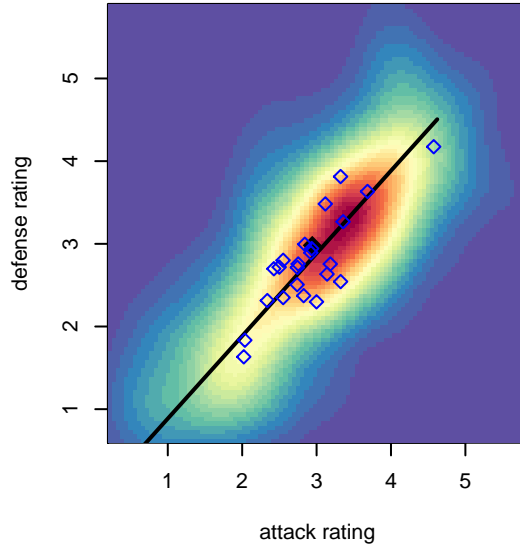

Washington Timbers Red 1 G01

Washington Timbers
 Vancouver, WA
 G01 total strength=1655
 attack=18.95 defense=19.73
 spr league = Win OYS G01 Premier

alt names used:

Venues played:
 2016 Clash At the Border Gold/Silver U16
 2016 Nike Crossfire Challenge Gold Group U16
 2016 Beaverton Cup GU16 Gold
 2016 Mt Hood Challenge U16 Premier
 2016 Timbers Winter Showcase 2001 Showcas
 2016 Win OYS G01 Premier
 2016 OYS State Cup G01

Washington Timbers Red 1 G01
 Dots are actual minus expected GF (blue circles) and GA (red triangles).
 Blue line is smoothed change in attack strength. Red is smoothed change in defense strength.

**attack and defense variance (black dot)
relative to other teams
and top 10 in region**

**attack and defense rating
relative to others at age
and all opponents in last 13 months**

**attack and defense rating
relative to others at age
and all opponents in last 13 months**

Performance relative to 13 month average

Performance relative to 13 month average

Distribution of opponents
 Red = Lose zone, Blue = Win zone, Green = Even
 Black line separates win/lose zones

lot. A=Neither has attack advantage, B=Opponent has both attack and defense advantage, C=Opponent has both attack and defense disadvantage, D=Both have