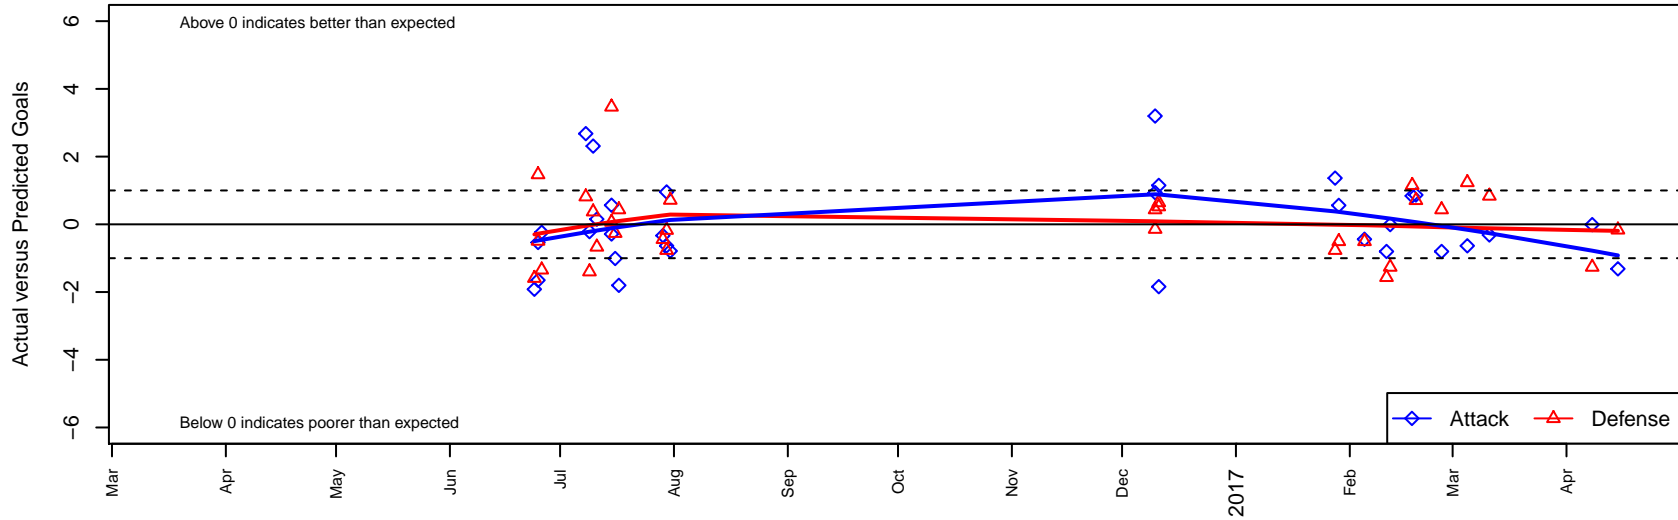

Washington Timbers Red 1 G01

Washington Timbers
 Vancouver, WA
 G01 total strength=1655
 attack=18.95 defense=19.73
 spr league = Win OYS G01 Premier

alt names used:

Venues played:
 2016 Clash At the Border Gold/Silver U16
 2016 Nike Crossfire Challenge Gold Group U16
 2016 Beaverton Cup GU16 Gold
 2016 Mt Hood Challenge U16 Premier
 2016 Timbers Winter Showcase 2001 Showcas
 2016 Win OYS G01 Premier
 2016 OYS State Cup G01

Washington Timbers Red 1 G01
 Dots are actual minus expected GF (blue circles) and GA (red triangles).
 Blue line is smoothed change in attack strength. Red is smoothed change in defense strength.

**attack and defense variance (black dot)
relative to other teams
and top 10 in region**

**attack and defense rating
relative to others at age
and all opponents in last 13 months**

**attack and defense rating
relative to others at age
and all opponents in last 13 months**

Performance relative to 13 month average

Performance relative to 13 month average

Distribution of opponents
 Red = Lose zone, Blue = Win zone, Green = Even
 Black line separates win/lose zones

lot. A=Neither has attack advantage, B=Opponent has both attack and defense advantage, C=Opponent has both attack and defense disadvantage, D=Both have